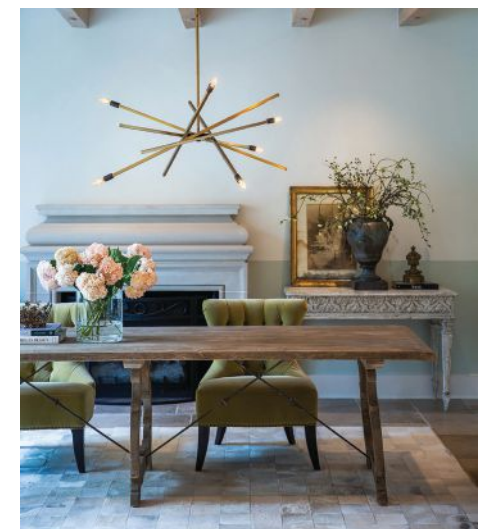

The Ella pedestal dining room table from Saloom Furniture.
IHFC - W254
 saloom.com

Archer Chandelier from Hinkley.
MS - 143
 hinkley.com

2024 HIGH POINT SPRING MARKET

The Druba vases from EurDecor. **SAMS G-6017**
eurdecor.com