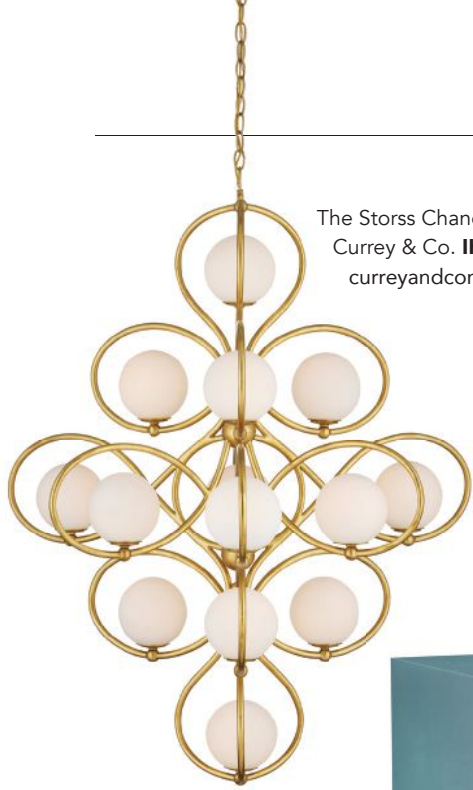

2024 HIGH POINT SPRING MARKET

The Storrs Chandelier from Currey & Co. **IHFC - M110**
curreyandcompany.com